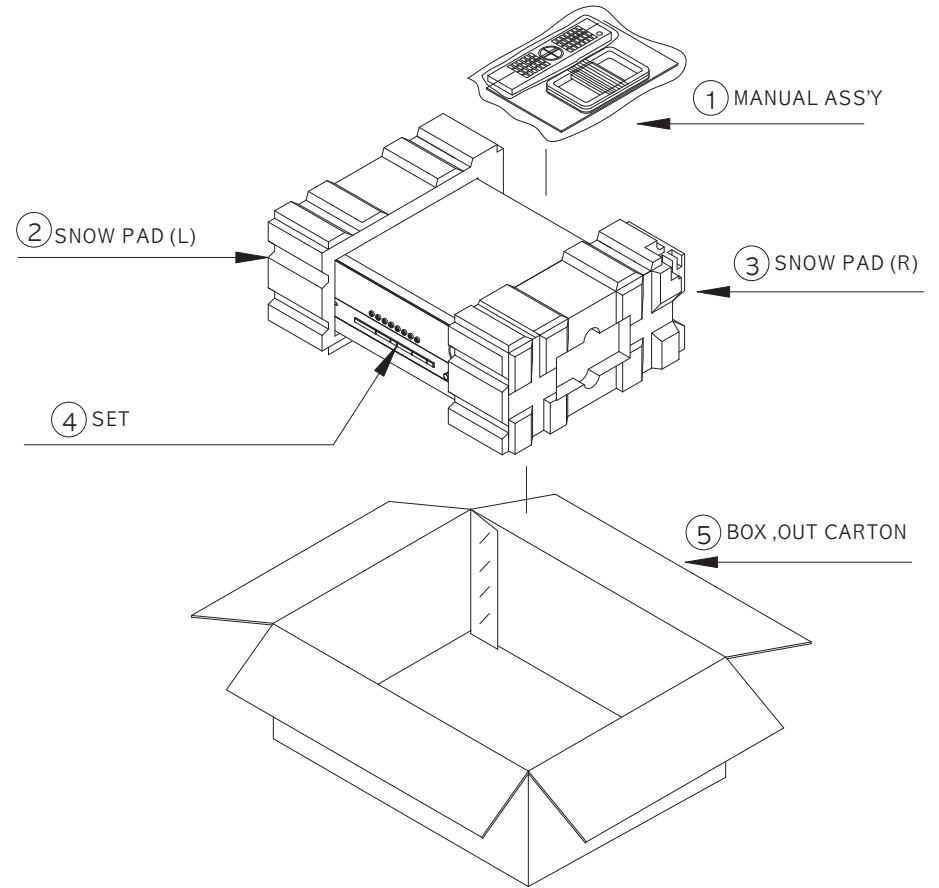

1. Instruction manual ass'y - Accessories

NO	DESCRIPTION	PARTS NO.	Q,ty
1	POLY BAG		1
2	CARD WARRANTY		1
3	AM LOOP ANTENNA ASS'Y	CSA3A012Z	1
4	BATTERY		3
5	INSTRUCTION MANUAL	CQX1A850Z	1
6	FM 1 POL ANT(UL)		1
7	REMOCON TRANSMITTER ASS'Y		1
8	SHEET GUIDE	CQE1A199Z	1
9	STAPLE		3

2. Package Drawing

NO	DESCRIPTION	PARTS NO.	Q,ty
1	MANUAL ASS'Y		1
2	SNOW,PAD(L)	CPS4A564	1
3	SNOW,PAD(R)	CPS4A565	1
4	SET		1
5	BOX,OUT CARTON	CPG1A732Q	1